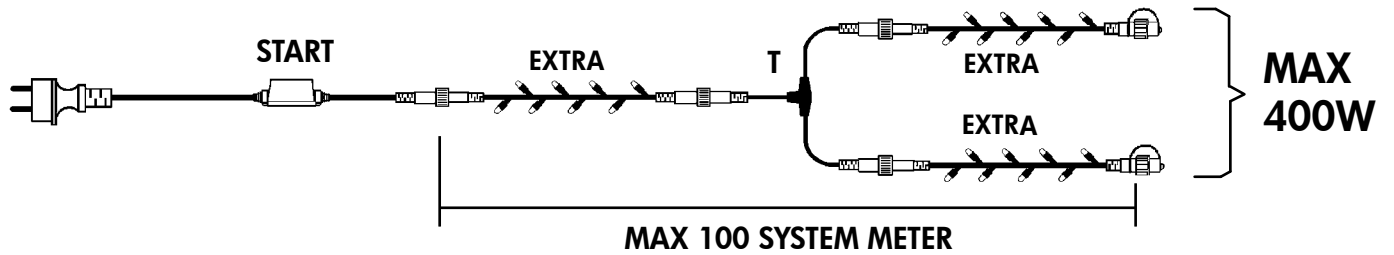

SYSTEM INFO MAX: 400W / 100 SYSTEM M.

IP44

230 V LED

50 000 h

60W

= 750 x

	Art. no		W	System meter
Cable 2 m - EXTRA	484-26-02	0	0	2
Cable 2 m - EXTRA	466-26-02	0	0	2
	White cable			
Cable 5 m - EXTRA	484-26	0	0	5
Cable 5 m - EXTRA	466-26	0	0	5
	White cable			
Profile 10 x 25 cm - EXTRA	065-02	0	0	0
Hook x10 - EXTRA	065-04	0	0	0
Clip x10 - EXTRA	065-03	0	0	0