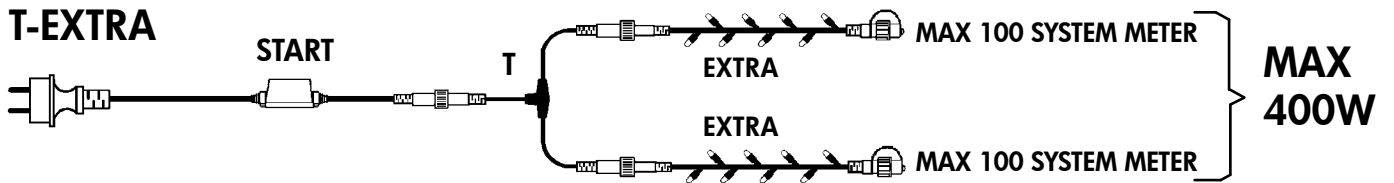

SYSTEM INFO MAX: 400W / 100 SYSTEM M.

IP44

230 V LED

50 000 h

60W

= 750 x

	Art. no		W	System meter
Cable 2 m - EXTRA	484-26-02	0	0	2
Cable 2 m - EXTRA	466-26-02	0	0	2
	White cable			
Cable 5 m - EXTRA	484-26	0	0	5
Cable 5 m - EXTRA	466-26	0	0	5
	White cable			
Profile 10 x 25 cm - EXTRA	065-02	0	0	0
Hook x10 - EXTRA	065-04	0	0	0
Clip x10 - EXTRA	065-03	0	0	0