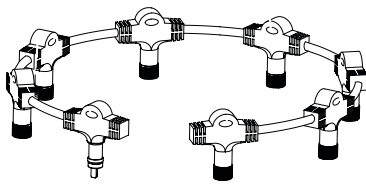

8-CONNECTOR RING x 1