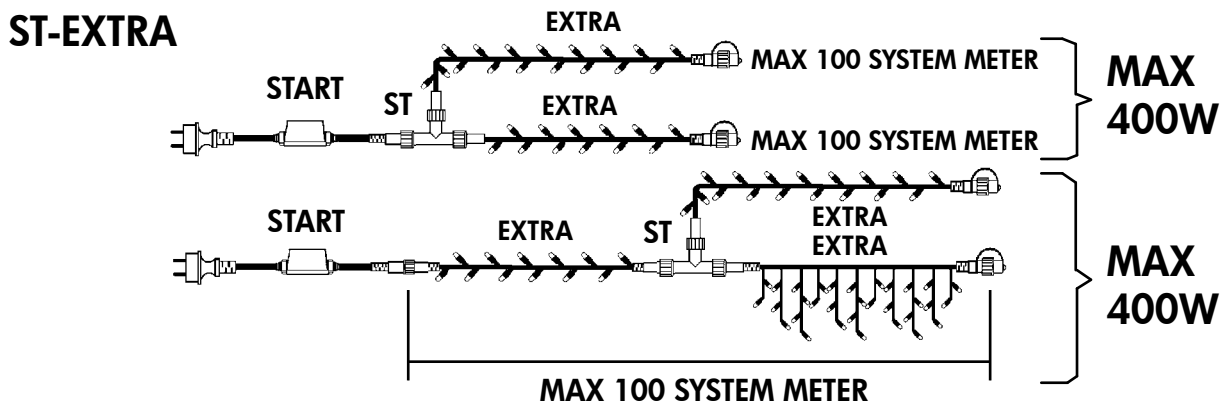

SYSTEM INFO MAX: 400W / 100 SYSTEM M.

IP44

230 V LED

50 000 h

60W

= 750 x

	Art. no		W	System meter
Cable 2 m - EXTRA	484-26-02	0	0	2
Cable 2 m - EXTRA	466-26-02	0	0	2
	White cable			
Cable 5 m - EXTRA	484-26	0	0	5
Cable 5 m - EXTRA	466-26	0	0	5
	White cable			
Profile 10 x 25 cm - EXTRA	065-02	0	0	0
Hook x10 - EXTRA	065-04	0	0	0
Clip x10 - EXTRA	065-03	0	0	0