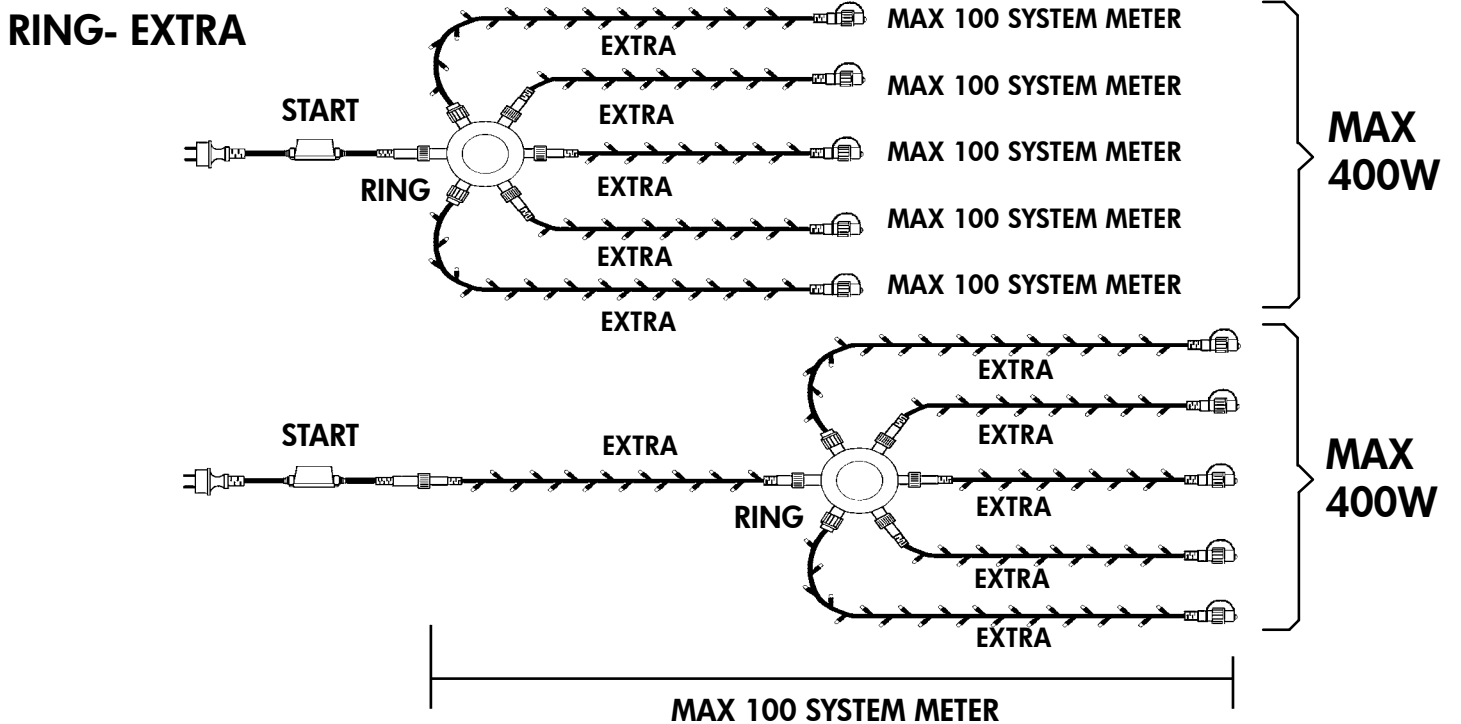

SYSTEM INFO MAX: 400W / 100 SYSTEM M.

IP44

230 V LED

50 000 h

60W

= 750 x

	Art. no		W	System meter
Cable 2 m - EXTRA	484-26-02	0	0	2
Cable 2 m - EXTRA	466-26-02	0	0	2
	White cable			
Cable 5 m - EXTRA	484-26	0	0	5
Cable 5 m - EXTRA	466-26	0	0	5
	White cable			
Profile 10 x 25 cm - EXTRA	065-02	0	0	0
Hook x10 - EXTRA	065-04	0	0	0
Clip x10 - EXTRA	065-03	0	0	0