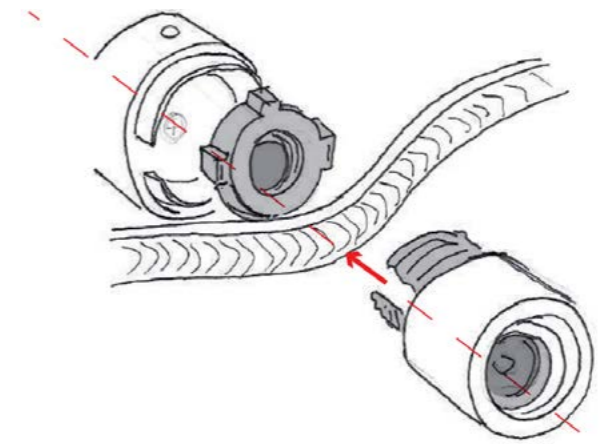

MADE IN ITALY.

IP44

FILÈ SYSTEM

EASY

Create an impressive lighting installation in just a few steps. Filè lets you forget about the difficulty and effort of wiring up a lamp holder!

CUSTOMISABLE

Create designs on the walls and ceilings using electrical cables available in more than 20 colors and Made in Italy wooden components. Create effective lighting, tailored to your lighting and design requirements.

MOISTURE-PROTECTION

The rectangular section cable features an IP44 protection classification, meaning that you can also light up bathrooms and kitchens creatively using Filè!

IP44

Components

All components are wooden and 100% Italian made, you can paint, varnish or leave the wood natural to suit your needs and creative projects.

Specifications:

H05RNH2-F 300/500VAC Rectangular flat shaped 2x1,5mm² cable

Standard reference: EN 50525-2-82 and IEC 60245.

The cable is sold by the meter, multiple orders will be delivered in one piece up to a maximum of 25 meters in length.