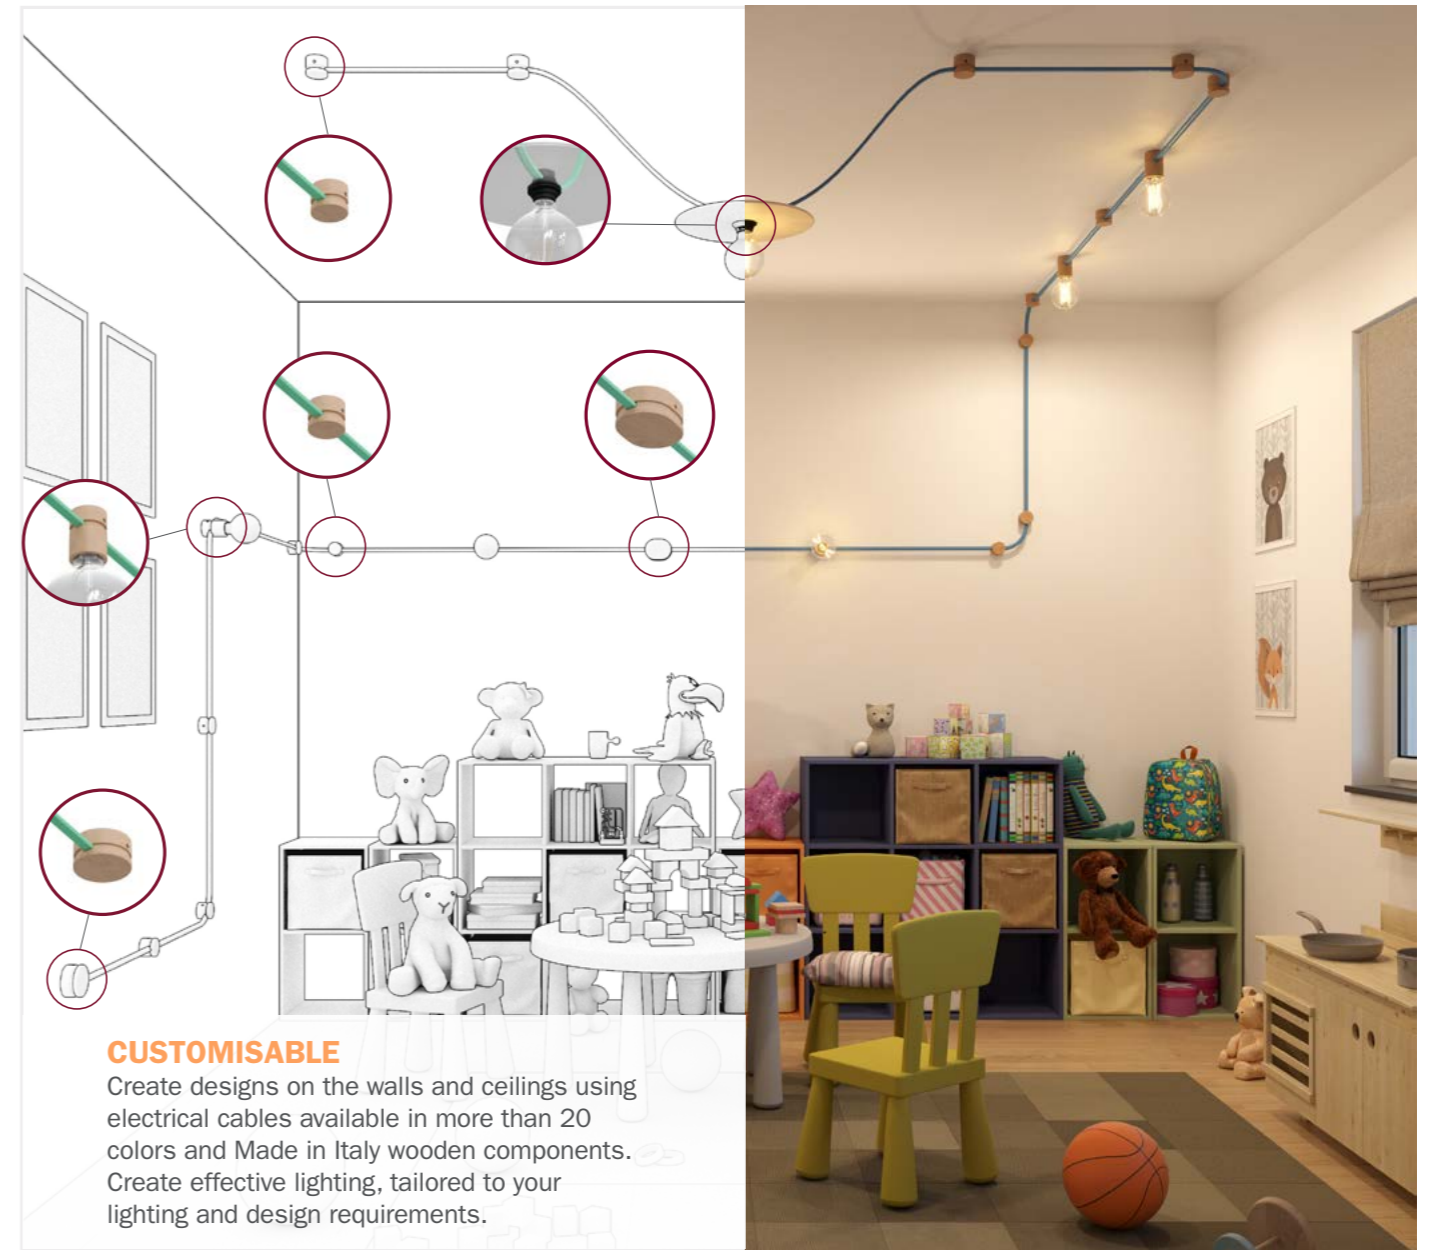

**creative
cables**

FILE SYSTEM

Decorate and light up your walls with the FILÈ SYSTEM.

Filè is the Creative-Cables system designed to create wonderful wall or ceiling lighting solutions! Rectangular section cables covered in magnificent colours, high-quality wooden components Made in Italy: with Filè you can build a customized and 100% Creative lighting solution!

MADE IN ITALY.

IP44

FILÈ SYSTEM

EASY

Create an impressive lighting installation in just a few steps. Filè lets you forget about the difficulty and effort of wiring up a lamp holder!

CUSTOMISABLE

Create designs on the walls and ceilings using electrical cables available in more than 20 colors and Made in Italy wooden components. Create effective lighting, tailored to your lighting and design requirements.