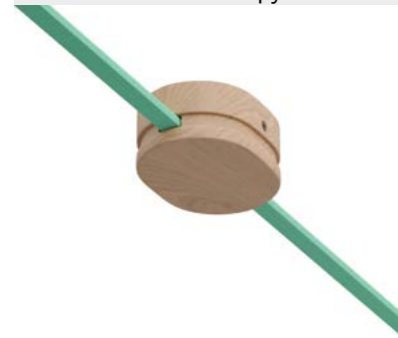

MOISTURE-PROTECTION

The rectangular section cable features an IP44 protection classification, meaning that you can also light up bathrooms and kitchens creatively using Filè!

IP44

Components

All components are wooden and 100% Italian made, you can paint, varnish or leave the wood natural to suit your needs and creative projects.

Canopy

- RLCAT02
- RLCAT03
- RLCAT01

H 70mm, Ø 80mm

Lampholder

- BLCAT02
- BLCAT03
- BLCAT01

E27, H 70mm, Ø 50mm

Oval canopy

- RLCAT12
- RLCAT13
- RLCAT11

H 40mm, L 110mm, P 80mm

Wall fairlead

- PASLCAT02
- PASLCAT03
- PASLCAT01

H 40mm, Ø 50mm

Oval canopy with central hole

- RLCAT32
- RLCAT33
- RLCAT31

H 40mm, L 110mm, P 80mm

Terminal block

Wiggle kit

The Wiggle kit has been designed to help you re-create a simple yet unusual zigzag design on your walls. The kit is available in multiple versions: choose the color of the cable and of the components to best suit your design needs. It is composed of 3m of cable, 1 round canopy, 2 lamp holders E27, 1 wall fairlead and 1 terminal block.