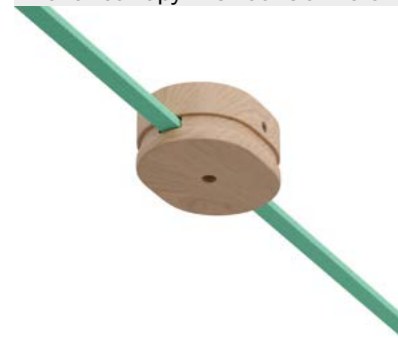

Canopy

- RLCAT02
- RLCAT03
- RLCAT01

H 70mm, Ø 80mm

Lampholder

- BLCAT02
- BLCAT03
- BLCAT01

E27, H 70mm, Ø 50mm

Oval canopy

- RLCAT12
- RLCAT13
- RLCAT11

H 40mm, L 110mm, P 80mm

Wall fairlead

- PASLCAT02
- PASLCAT03
- PASLCAT01

H 40mm, Ø 50mm

Oval canopy with central hole

- RLCAT32
- RLCAT33
- RLCAT31

H 40mm, L 110mm, P 80mm

Terminal block

- TLCAT02
- TLCAT03
- TLCAT01

H 40mm, Ø 50mm

Fermaluce

- RLCAT32SPOT
- RLCAT33SPOT

Lampholder for lampshades

- RLCAT33SPOT

E27

Flat cables

Wiggle kit

The Wiggle kit has been designed to help you re-create a simple yet unusual zigzag design on your walls. The kit is available in multiple versions: choose the color of the cable and of the components to best suit your design needs. It is composed of 3m of cable, 1 round canopy, 2 lamp holders E27, 1 wall fairlead and 1 terminal block.