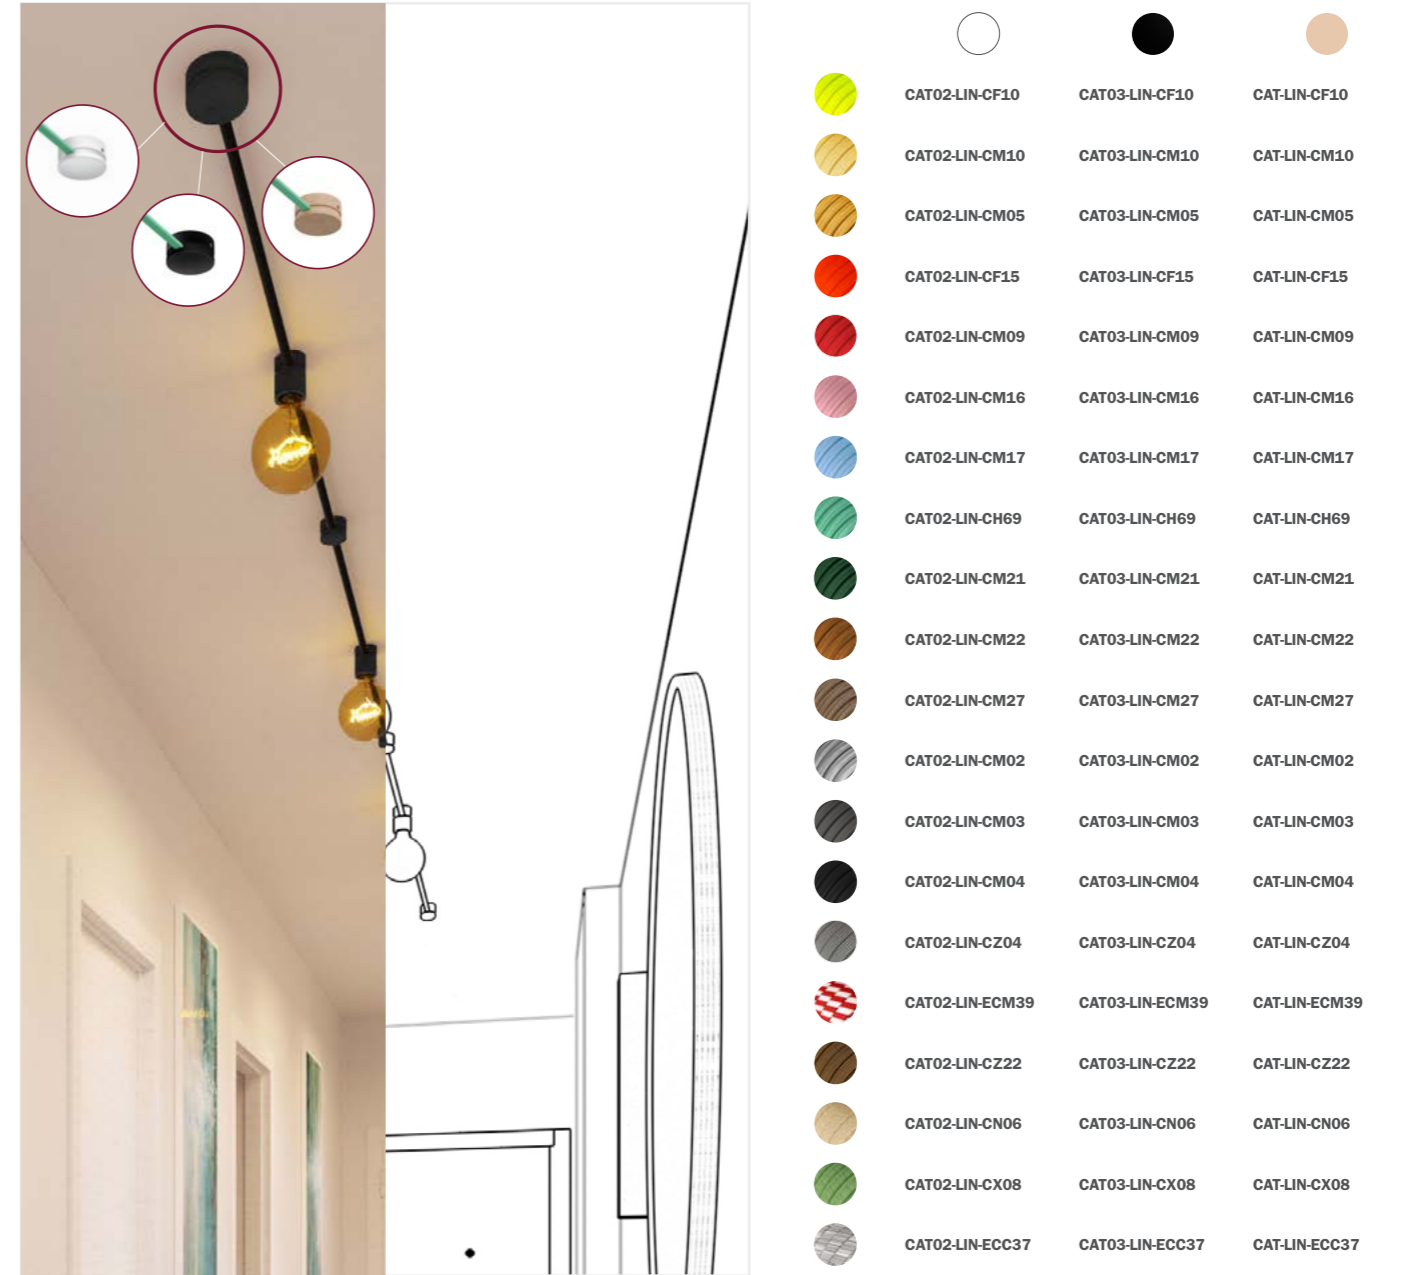

Filé System Kits

The Wiggle and the Linear kits have been designed to help you create simple yet unusual and catchy designs on your walls and ceilings without needing to make a custom project for them.

Wiggle kit

The Wiggle kit has been designed to help you re-create a simple yet unusual zigzag design on your walls. The kit is available in multiple versions: choose the color of the cable and of the components to best suit your design needs. It is composed of 3m of cable, 1 round canopy, 2 lamp holders E27, 1 wall fairlead and 1 terminal block.

	○	●	●		○	●	●
	CAT02-WIG-CF10	CAT03-WIG-CF10	CAT-WIG-CF10		CAT02-WIG-CM27	CAT03-WIG-CM27	CAT-WIG-CM27
	CAT02-WIG-CM10	CAT03-WIG-CM10	CAT-WIG-CM10		CAT02-WIG-CM02	CAT03-WIG-CM02	CAT-WIG-CM02
	CAT02-WIG-CM05	CAT03-WIG-CM05	CAT-WIG-CM05		CAT02-WIG-CM03	CAT03-WIG-CM03	CAT-WIG-CM03
	CAT02-WIG-CF15	CAT03-WIG-CF15	CAT-WIG-CF15		CAT02-WIG-CM04	CAT03-WIG-CM04	CAT-WIG-CM04
	CAT02-WIG-CM09	CAT03-WIG-CM09	CAT-WIG-CM09		CAT02-WIG-CZ04	CAT03-WIG-CZ04	CAT-WIG-CZ04
	CAT02-WIG-CM16	CAT03-WIG-CM16	CAT-WIG-CM16		CAT02-WIG-ECM39	CAT03-WIG-ECM39	CAT-WIG-ECM39
	CAT02-WIG-CM17	CAT03-WIG-CM17	CAT-WIG-CM17		CAT02-WIG-CZ22	CAT03-WIG-CZ22	CAT-WIG-CZ22
	CAT02-WIG-CH69	CAT03-WIG-CH69	CAT-WIG-CH69		CAT02-WIG-CN06	CAT03-WIG-CN06	CAT-WIG-CN06
	CAT02-WIG-CM21	CAT03-WIG-CM21	CAT-WIG-CM21		CAT02-WIG-CX08	CAT03-WIG-CX08	CAT-WIG-CX08
	CAT02-WIG-CM22	CAT03-WIG-CM22	CAT-WIG-CM22		CAT02-WIG-ECC37	CAT03-WIG-ECC37	CAT-WIG-ECC37

Cable length: 3mt
Components included: 1 canopy, 2 lamp holders E27, 1 wall fairlead, 1 terminal block.

Linear kit

The Linear kit has been designed to help you re-create a simple design that is perfect for illuminating a hallway with lateral electrical connection. The kit is available in multiple versions: choose the color of the cable and of the components to best suit your design needs. It is composed of 5m of cable, 1 round canopy, 3 lamp holders E27, 2 wall fairleads and 1 terminal block.