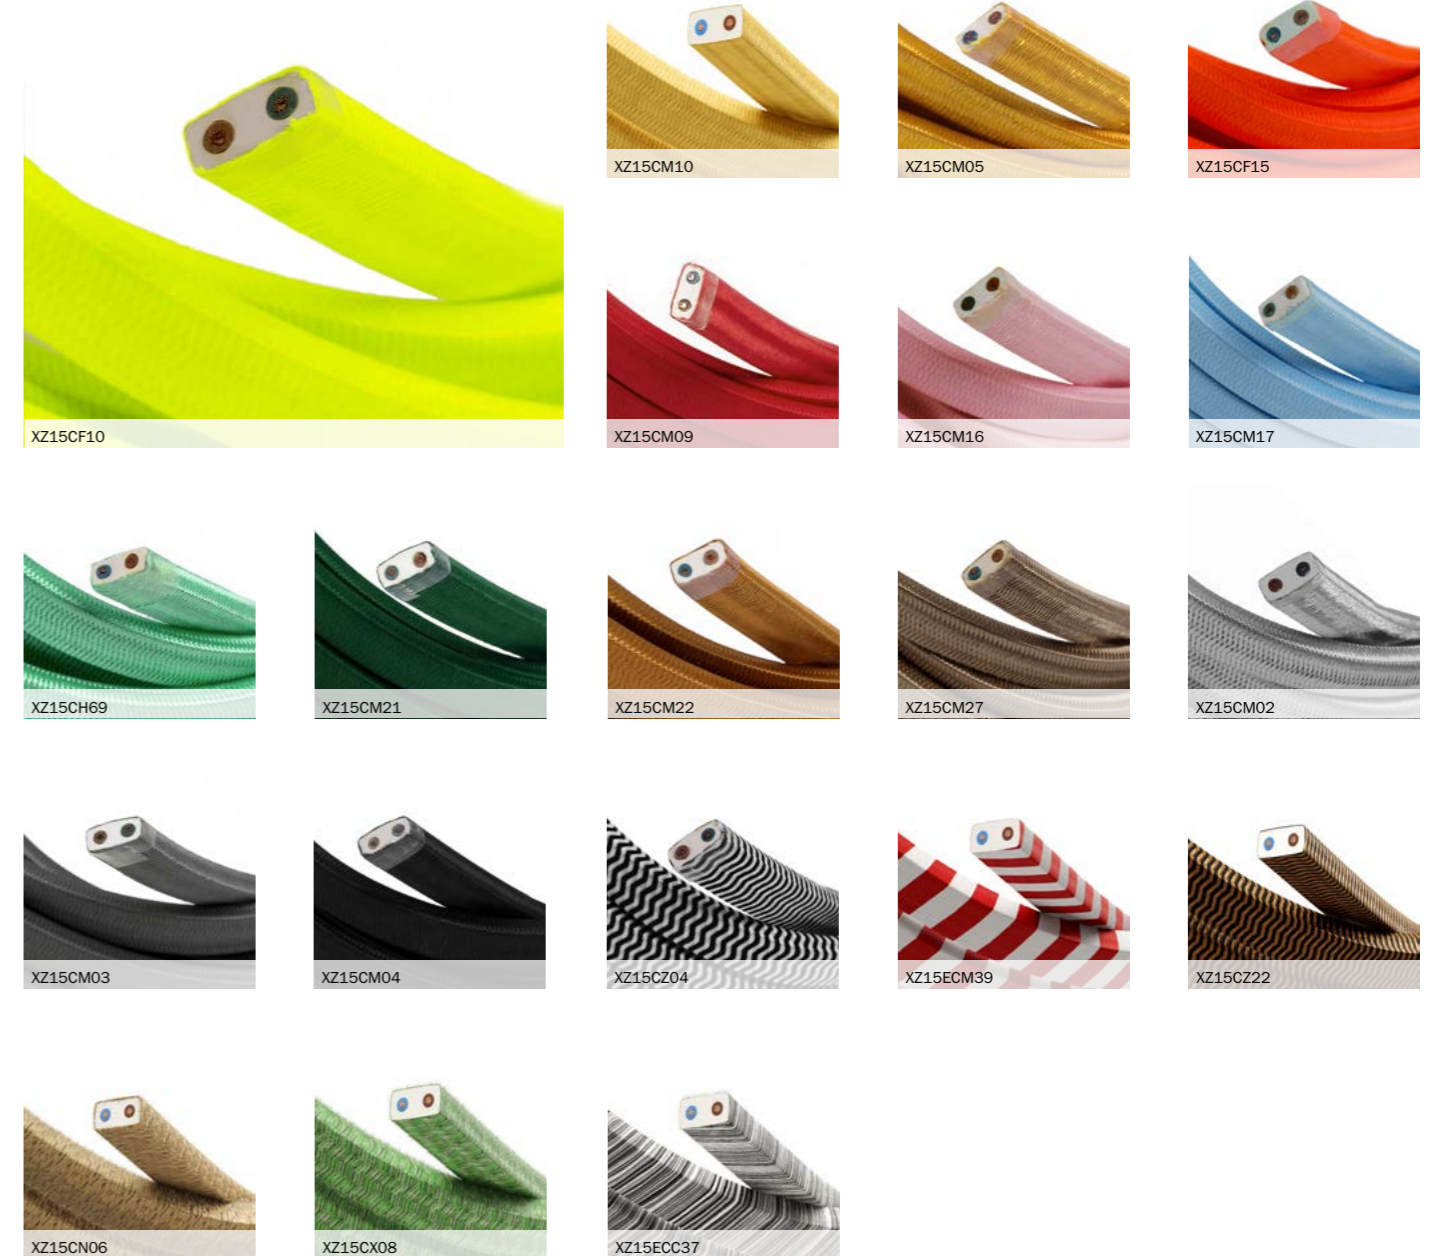

Components

All components are wooden and 100% Italian made, you can paint, varnish or leave the wood natural to suit your needs and creative projects.

Canopy

- ☐ RLCAT02
- ☐ RLCAT03
- ☐ RLCAT01

H 70mm, Ø 80mm

Lampholder

- ☐ BLCAT02
- ☐ BLCAT03
- ☐ BLCAT01

E27, H 70mm, Ø 50mm

Oval canopy

- ☐ RLCAT12
- ☐ RLCAT13
- ☐ RLCAT11

H 40mm, L 110mm, P 80mm

Wall fairlead

- ☐ PASLCAT02
- ☐ PASLCAT03
- ☐ PASLCAT01

H 40mm, Ø 50mm

Oval canopy with central hole

- ☐ RLCAT32
- ☐ RLCAT33
- ☐ RLCAT31

H 40mm, L 110mm, P 80mm

Terminal block

- ☐ TLCAT02
- ☐ TLCAT03
- ☐ TLCAT01

H 40mm, Ø 50mm

Fermaluce

- ☐ RLCAT32SPOT
- ☐ RLCAT33SPOT

Lampholder for lampshades

- ☐ RLCAT33SPOT

E27

Flat cables

Specifications:

H05RNH2-F 300/500VAC Rectangular flat shaped 2x1,5mm² cable

Standard reference: EN 50525-2-82 and IEC 60245.

The cable is sold by the meter, multiple orders will be delivered in one piece up to a maximum of 25 meters in length.