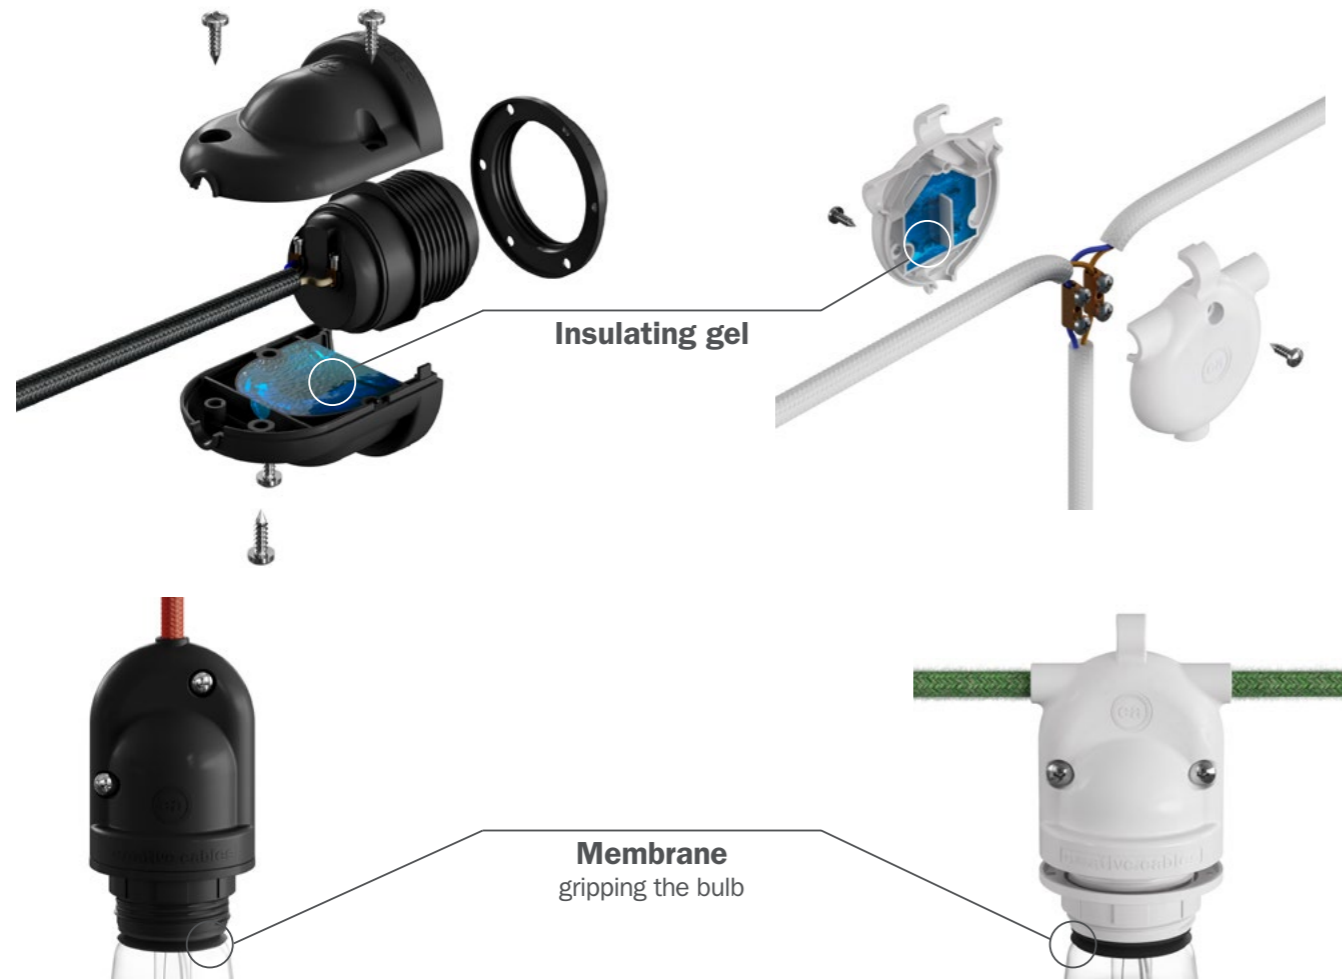

IP65
WATERPROOF

EIVA SYSTEM

The outdoor system by Creative-Cables

EIVA SYSTEM

OUTDOOR

*EIVA: the first do-it-yourself
IP65 Outdoor lighting system.*

Water has never been a natural
environment for light.
Until today.

Create your own water, rain
and storm resistant lamp with
guaranteed Creative-Cables
quality.

PATENTED SOLUTION
MADE IN ITALY

EIVA SYSTEM

IP65: Water and rain resistant

The heart of EIVA is the world's first wired E27 IP65 lamp holder: thanks to the insulating gel inside and a watertight membrane on the bulb, this lamp holder withstands rain and storms in complete safety.

EIVA components

Configure your EIVA system by choosing the components that best suit your needs. IP65 single entry lamp holders can be purchased naked or with a soft touch silicone cover: perfect for single pendants or wall lamps. The multiple entry IP65 components (Eiva 2 and Eiva T) allow to create solutions with several light sources, distributed over a wide range and connected by an EIVA cable. The IP55 soft-touch silicone ceiling rose and the IP44 plug will allow you to complete your lighting using a wall connection or a socket.

Single input lamp holders

Multiple input components

Ceiling rose and plug

Outdoor EIVA cables

Our outdoor cables are also compatible with the EIVA system - Creative-Cables' water and rainproof outdoor lighting system.