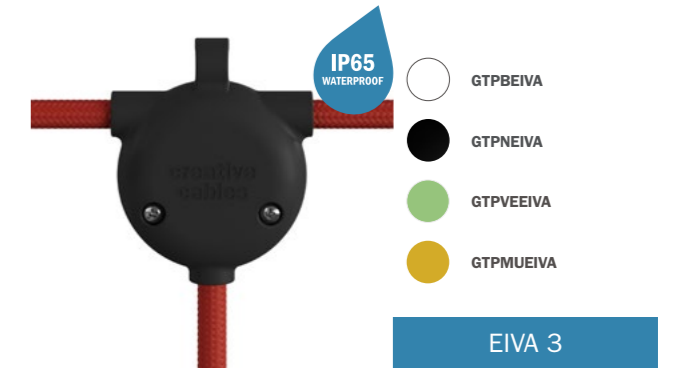

Multiple input components