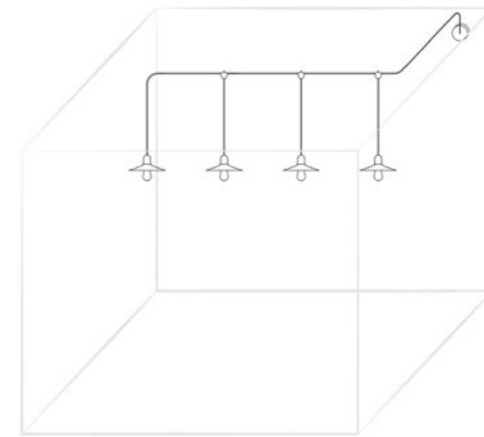

- 1x KEIVAROS...
- 3x GTP.EIVA
- 4x PL27P.EIVA
- 4x E27 Led Bulb
- 4x PAM13...
- XZ2S...