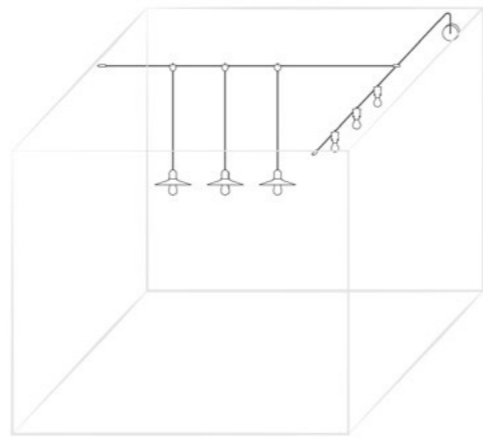

- 1x KEIVAROS...
- 3x PL27P.EIVA
- 6x E27 Led Bulb
- 3x PAM13...
- 3x PL27P.EIVA 2
- 6x GTP.EIVA
- XZ2S...