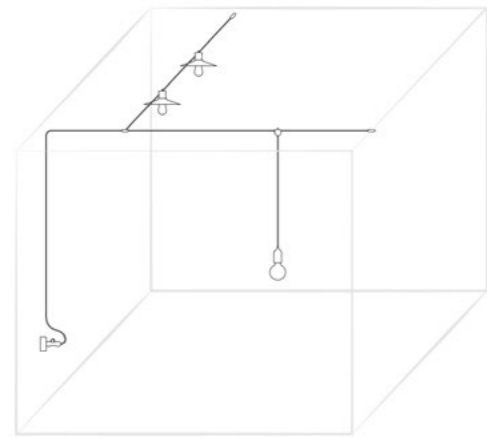

- 1x 80052
- 1x KEIVAPA...
- 3x E27 Led Bulb
- 2x PL27P.EIVA 2
- 2x PAM13...
- 4x GTP.EIVA
- XZ2S...