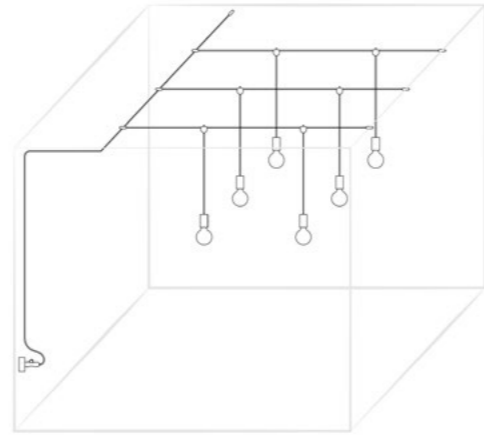

- 1x 80052
- 6x KEIVAELO1...
- 6x E27 Led Bulb
- 13x GTP.EIVA
- XZ2S...