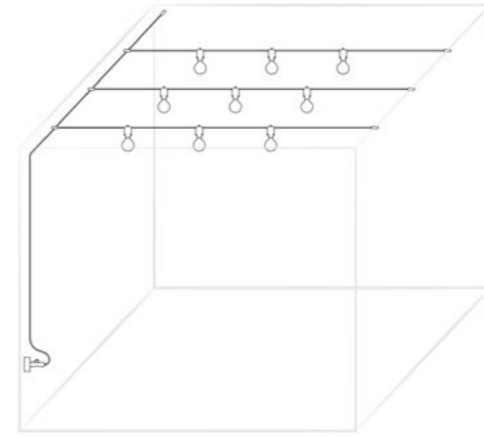

Source: Telal Resort Project by 3-brothers & Nedal Badr

EIVA USE CASES

- 1x KEIVAROS...
- 2x PL27P.EIVA
- 2x PAM25...
- 2x E27 Led Bulb
- 1x GTP.EIVA
- XZ2S...

- 1x 80052
- 6x KEIVAELO1...
- 6x E27 Led Bulb
- 13x GTP.EIVA
- XZ2S...