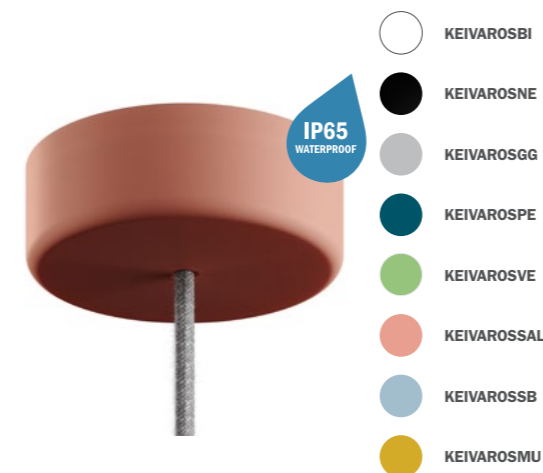

- 1x KEIVAROS...
- 3x PL27P.EIVA
- 6x E27 Led Bulb
- 3x PAM13...
- 3x PL27P.EIVA 2
- 6x GTP.EIVA
- XZ2S...

- 1x KEIVAROS...
- 3x KEIVAPA...
- 3x E27 Led Bulb
- 4x GTP.EIVA
- XZ2S...

- 1x KEIVAROS...
- 3x GTP.EIVA
- 4x PL27P.EIVA
- 4x E27 Led Bulb
- 4x PAM13...
- XZ2S...

EIVA components

Configure your EIVA system by choosing the components that best suit your needs. IP65 single entry lamp holders can be purchased naked or with a soft touch silicone cover: perfect for single pendants or wall lamps. The multiple entry IP65 components (Eiva 2 and Eiva T) allow to create solutions with several light sources, distributed over a wide range and connected by an EIVA cable. The IP55 soft-touch silicone ceiling rose and the IP44 plug will allow you to complete your lighting using a wall connection or a socket.

Single input lamp holders

Multiple input components

Ceiling rose and plug

Outdoor EIVA cables

Our outdoor cables are also compatible with the EIVA system - Creative-Cables' water and rainproof outdoor lighting system.