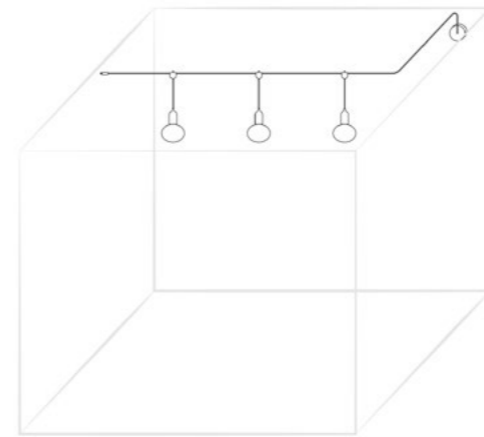

- 1x KEIVAROS...
- 3x KEIVAPA...
- 3x E27 Led Bulb
- 4x GTP.EIVA
- XZ2S...