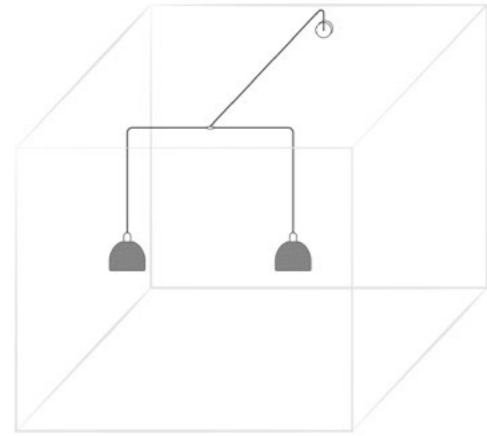

EIVA USE CASES

- 1x KEIVAROS...
- 2x PL27P.EIVA
- 2x PAM25...
- 2x E27 Led Bulb
- 1x GTP.EIVA
- XZ2S...