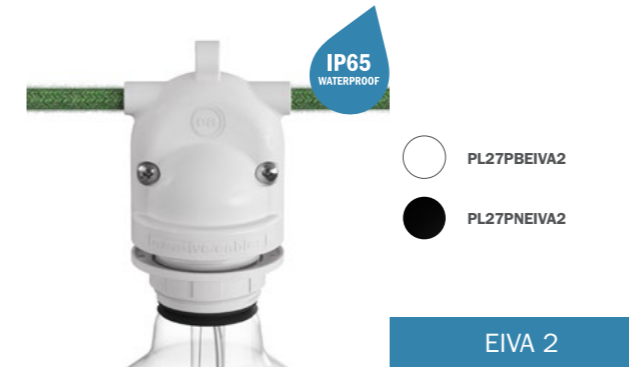

Multiple input components